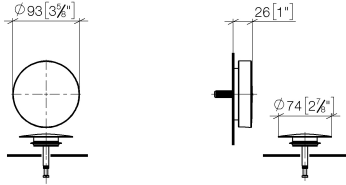

Pop-up waste and overflow - Champagne (22kt Gold)

IMO

36 243 970

- drain Ø 52mm
Also suitable for king-size baths.

Also suitable for king-size baths.

Fits: IMO, LULU, MADISON, MEM, TARA,
CL.1, LISSÉ, VAIA, META, CYO

Required miscellaneous

Pop-up waste and overflow - 35 227 970 90
•bowden cable length 725 mm

36 243 970

mm [inches]

36 243 970

Spare parts list

No.	Item Number	Name	Quantity used	Delivery time
1	09 11 01 123-47	cover	1	60
2	90 20 97 061 00-47	handle	1	30
3	04 31 20 031 48-47	plug	1	30